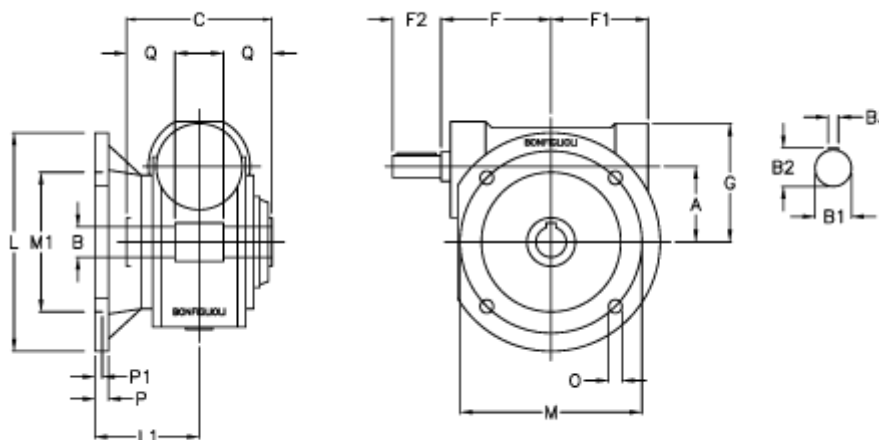

Article number: 3901130046500

Description: Worm gear with solid input shaft
VF 130FC-46-HS

Measures

a	= 130.0	F1 = 154	P = 20
B	= 45	F2 = 60	P1 = 12
B1	= 30	g = 195	Q = 52.5
B2	= 33	L = 320	
B3	= 8	L1 = 137.5	
C	= 165	m = 255	
Description	= VF 130FC-xx-HS	M1 = 180	
F	= 160.0	O = 16	